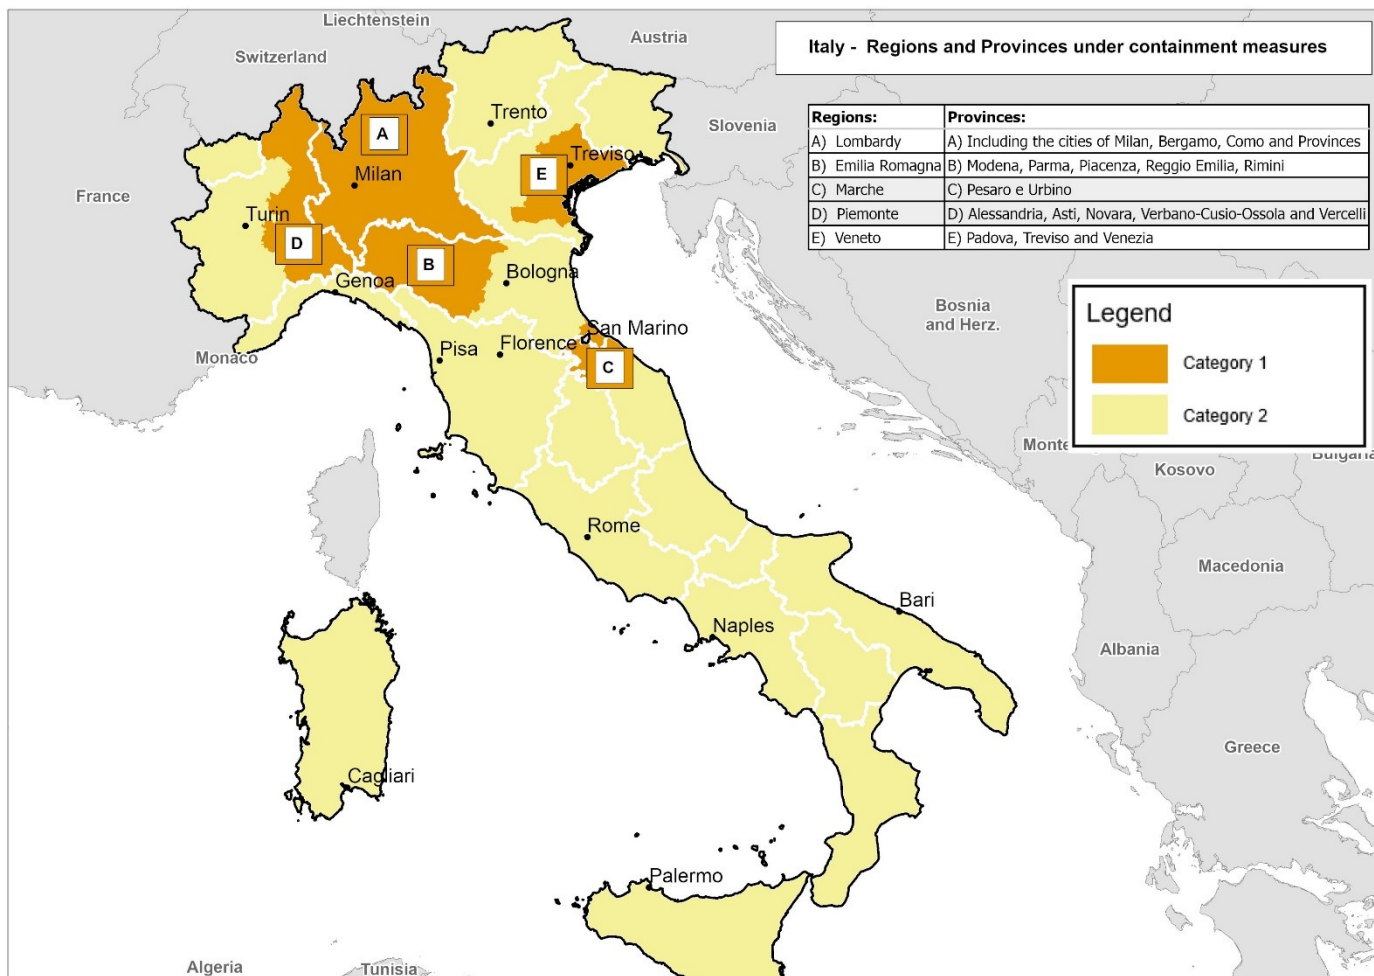

Map showing specified areas of Italy, as of 08 March 2020.

<b>Orange area</b>	Category 1 specified areas in northern Italy	<b>Regions:</b>	<b>Provinces:</b>
		a) Lombardy	including the cities of Milan, Bergamo, Como and provinces
		b) Emilia Romagna	Modena, Parma, Piacenza, Reggio Emilia, Rimini
		c) Marche	Pesaro e Urbino
		d) Piemonte	Alessandria, Asti, Novara, Verbanco-Cusio-Ossola and Vercelli
		Veneto	Padova, Treviso and Venezia
<b>Yellow area</b>	Category 2		